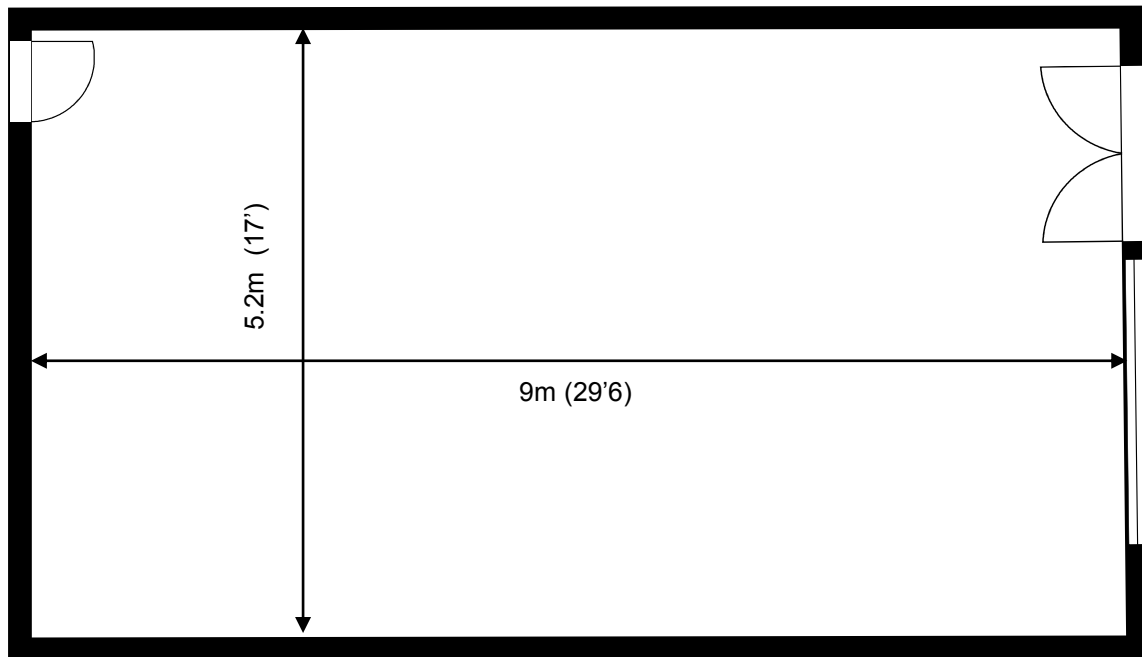

# Waterhouse Business Centre

Unit 217

49 sq m (527 sq ft)\*