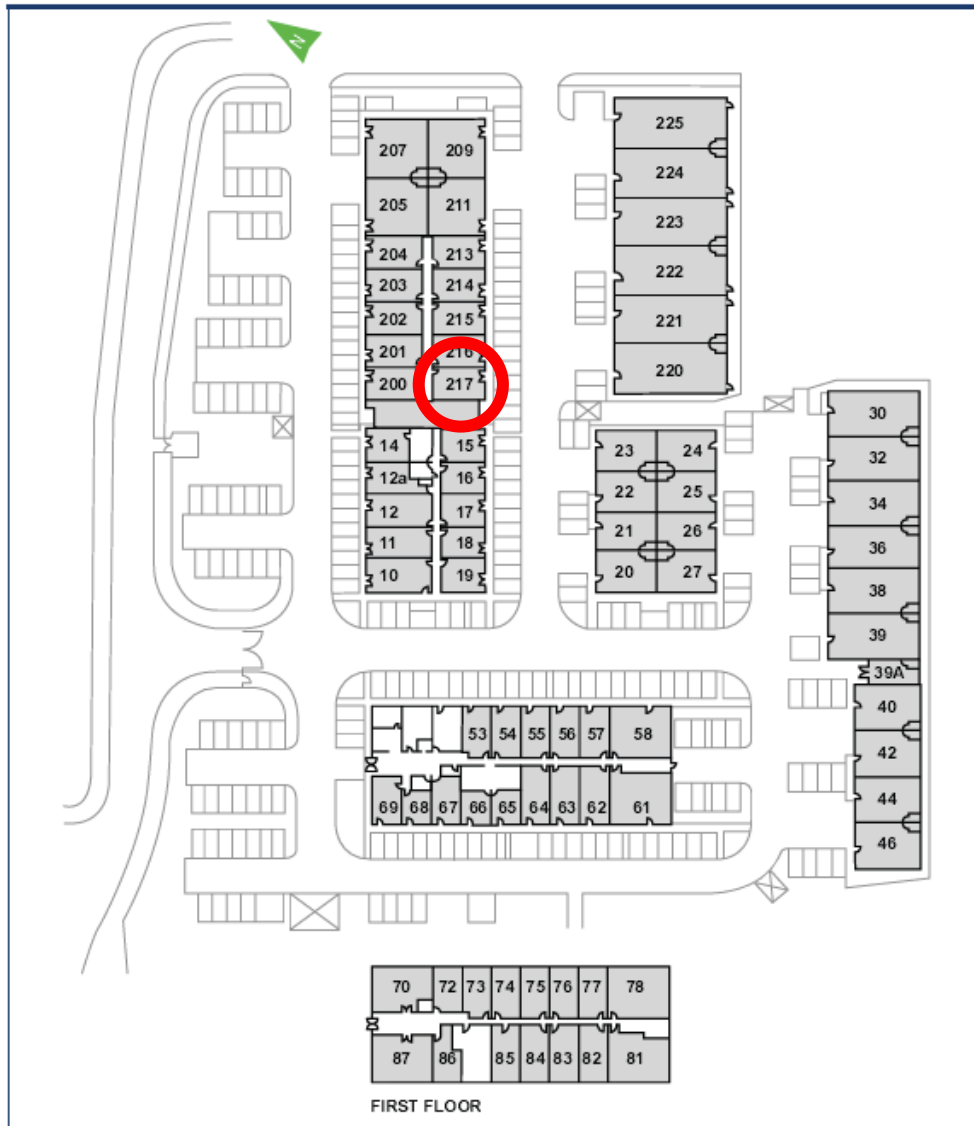

# Waterhouse Business Centre

Unit 217

49 sq m (527 sq ft)\*